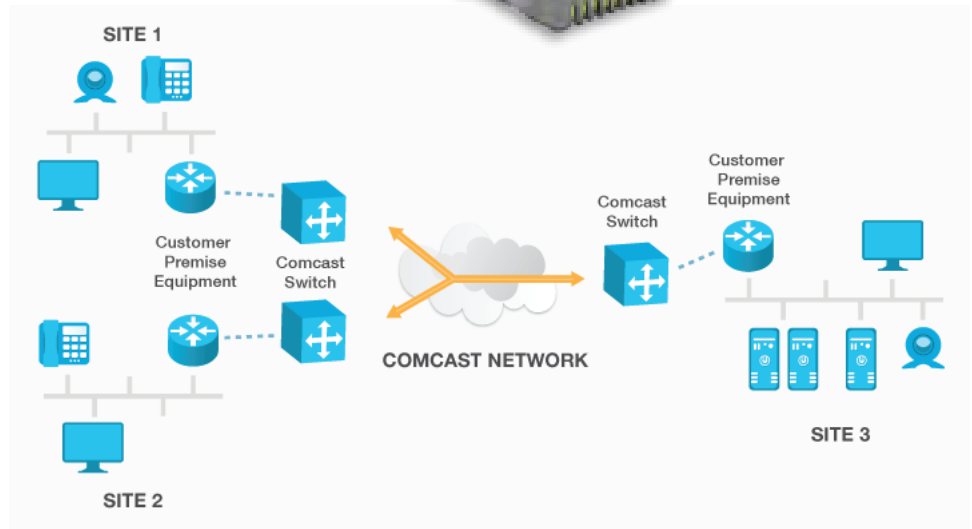

ETHERNET EVERYWHERE

- Bandwidth options 3 MBPS - 10 GB
- QOS of Service Support
- Increase bandwidth quickly
- Design burstable requirements
- Accommodate bursty applications
- Dynamic capacity
- Flexible Connectivity options

CONTROL • FLEXIBILITY • PREDICTABILITY • VISIBILITY • TIME SAVING

Top Metro Ethernet Providers