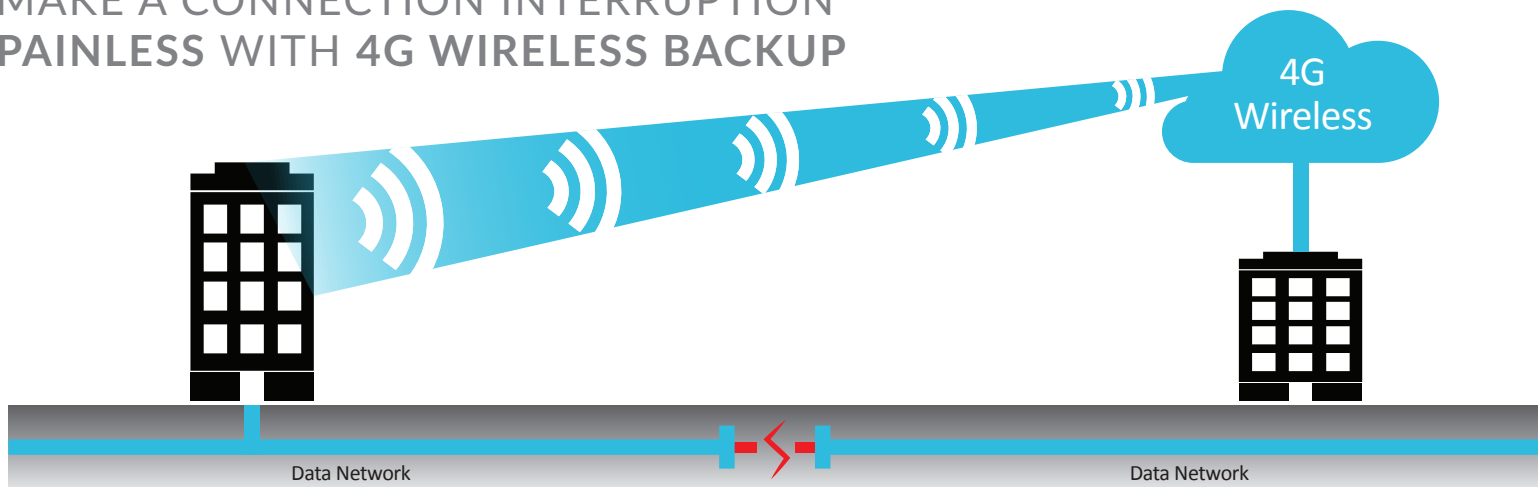

# 4G BACKUP SOLUTIONS

MAKE A CONNECTION INTERRUPTION  
PAINLESS WITH 4G WIRELESS BACKUP

**1** Primary Network

Supports MPLS and Internet

Automatic Failover

**2** Lost Data Connection

29% of Companies: No Backup